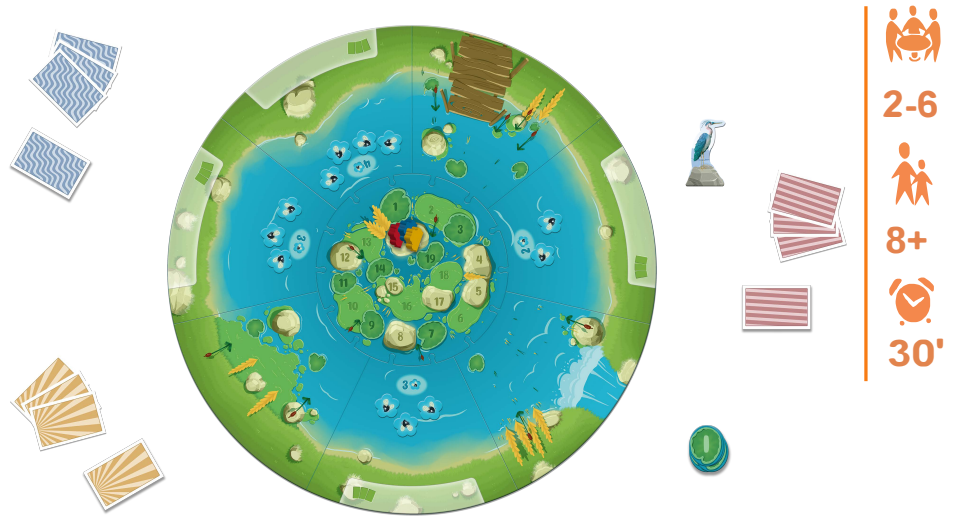

AQUARENA shows us what the food chain near a pond looks like. Cleverly position your predators around the pond so they can catch their favorite prey. But beware: in this aquatic arena, they too can fall prey to other predators.

COMPONENTS

- + Teaches basic programming principles through card play.
- + Modular board scales with number of players.
- + Introduces ecological themes for younger audiences.

COMPONENTS

- + 1 Pond Board
- + 60 Predator Cards
- + 6 Frog Meeples
- + 1 Heron Standee
- + 21 Fly Tokens
- + 4 Round Tokens
- + 1 Rulebook

SRP: \$ 27.99 USD*

Street Date: Q1/Q2 2022

SKU: AQU01-EN	Case Dimensions : 16.14 x 11.61 x 8.27 in
UPC: 3770005193423	Case Weight: 14.11
Item Weight : 1.10 lb	Case Count: 12
Item Dimensions : 7.87 x 7.87 x 1.77 in	Country of Origin: Germany