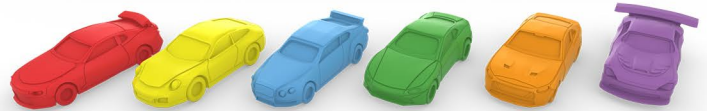

Lumina

RALLYMAN GT

HOLYGRAIL

TEAM CHALLENGE

Team Challenge includes an all new race mode: Pursuit! Using the double starting tile, watch as up to 12 cars race in two packs, creating some intense action if one group catches up to the other!

With that many cars on the track, this expansion also contains all new 4 -lane tiles which you can use to replace straights and soft corners, turning any existing track into a 12 car track! Mix these with all the other tiles in your collection to create some truly exciting races!

MSRP: \$24.99 USD | Street Date: Q4 2019

KEY POINTS

- + The Figure of 8 tile for risk taking action
- + Play with up to 12 players
- + Even more exciting possibilities for your races!

COMPONENTS

- + 6 cars
- + 12 dashboards
- + 12 track tiles
- + 1 Rulebook